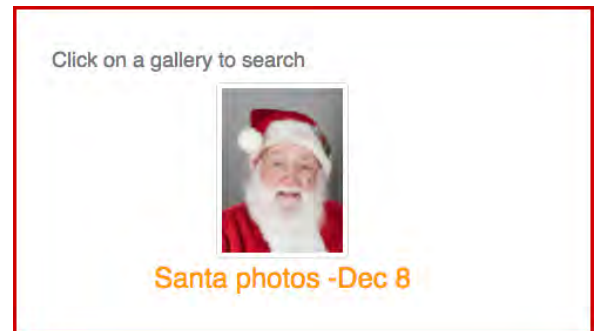

1. CLICK THE LINK IN THE EMAIL OR VISIT
FAMILYDENTALSTATION.COM/SANTA2016

2. SELECT GALLERY
"SANTA PHOTOS -DEC 8"

3. TYPE THE LAST NAME
YOU PROVIDED

4. PASSWORD= LAST 4 DIGITS
OF YOUR PHONE NUMBER

5. CLICK  **DOWNLOAD**
BELOW ANY PHOTO