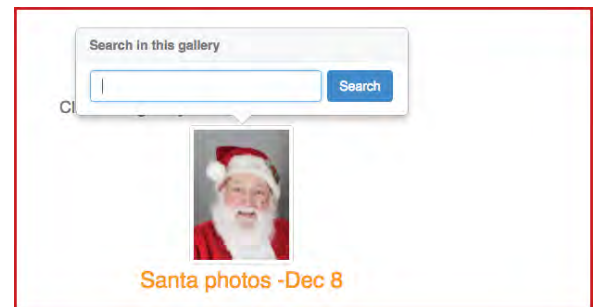

1. CLICK THE LINK IN THE EMAIL OR VISIT
FAMILYDENTALSTATION.COM/SANTA2016

2. SELECT GALLERY
"SANTA PHOTOS -DEC 8"

3. TYPE THE LAST NAME
YOU PROVIDED

4. PASSWORD= LAST 4 DIGITS
OF YOUR PHONE NUMBER

5. CLICK  **DOWNLOAD**
BELOW ANY PHOTO